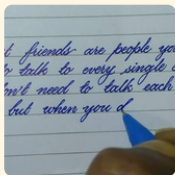

HANDWRITING

Turn Every Stroke into a Statement of Excellence

✦ DOUBLE LINE

- Online & Offline Classes
- Monthly (8 days/month)

OUTLINES

A QUIRKY HANDWRITTEN FONT

✦ CURSIVE

- Online & Offline Classes
- Monthly (8 days/month)